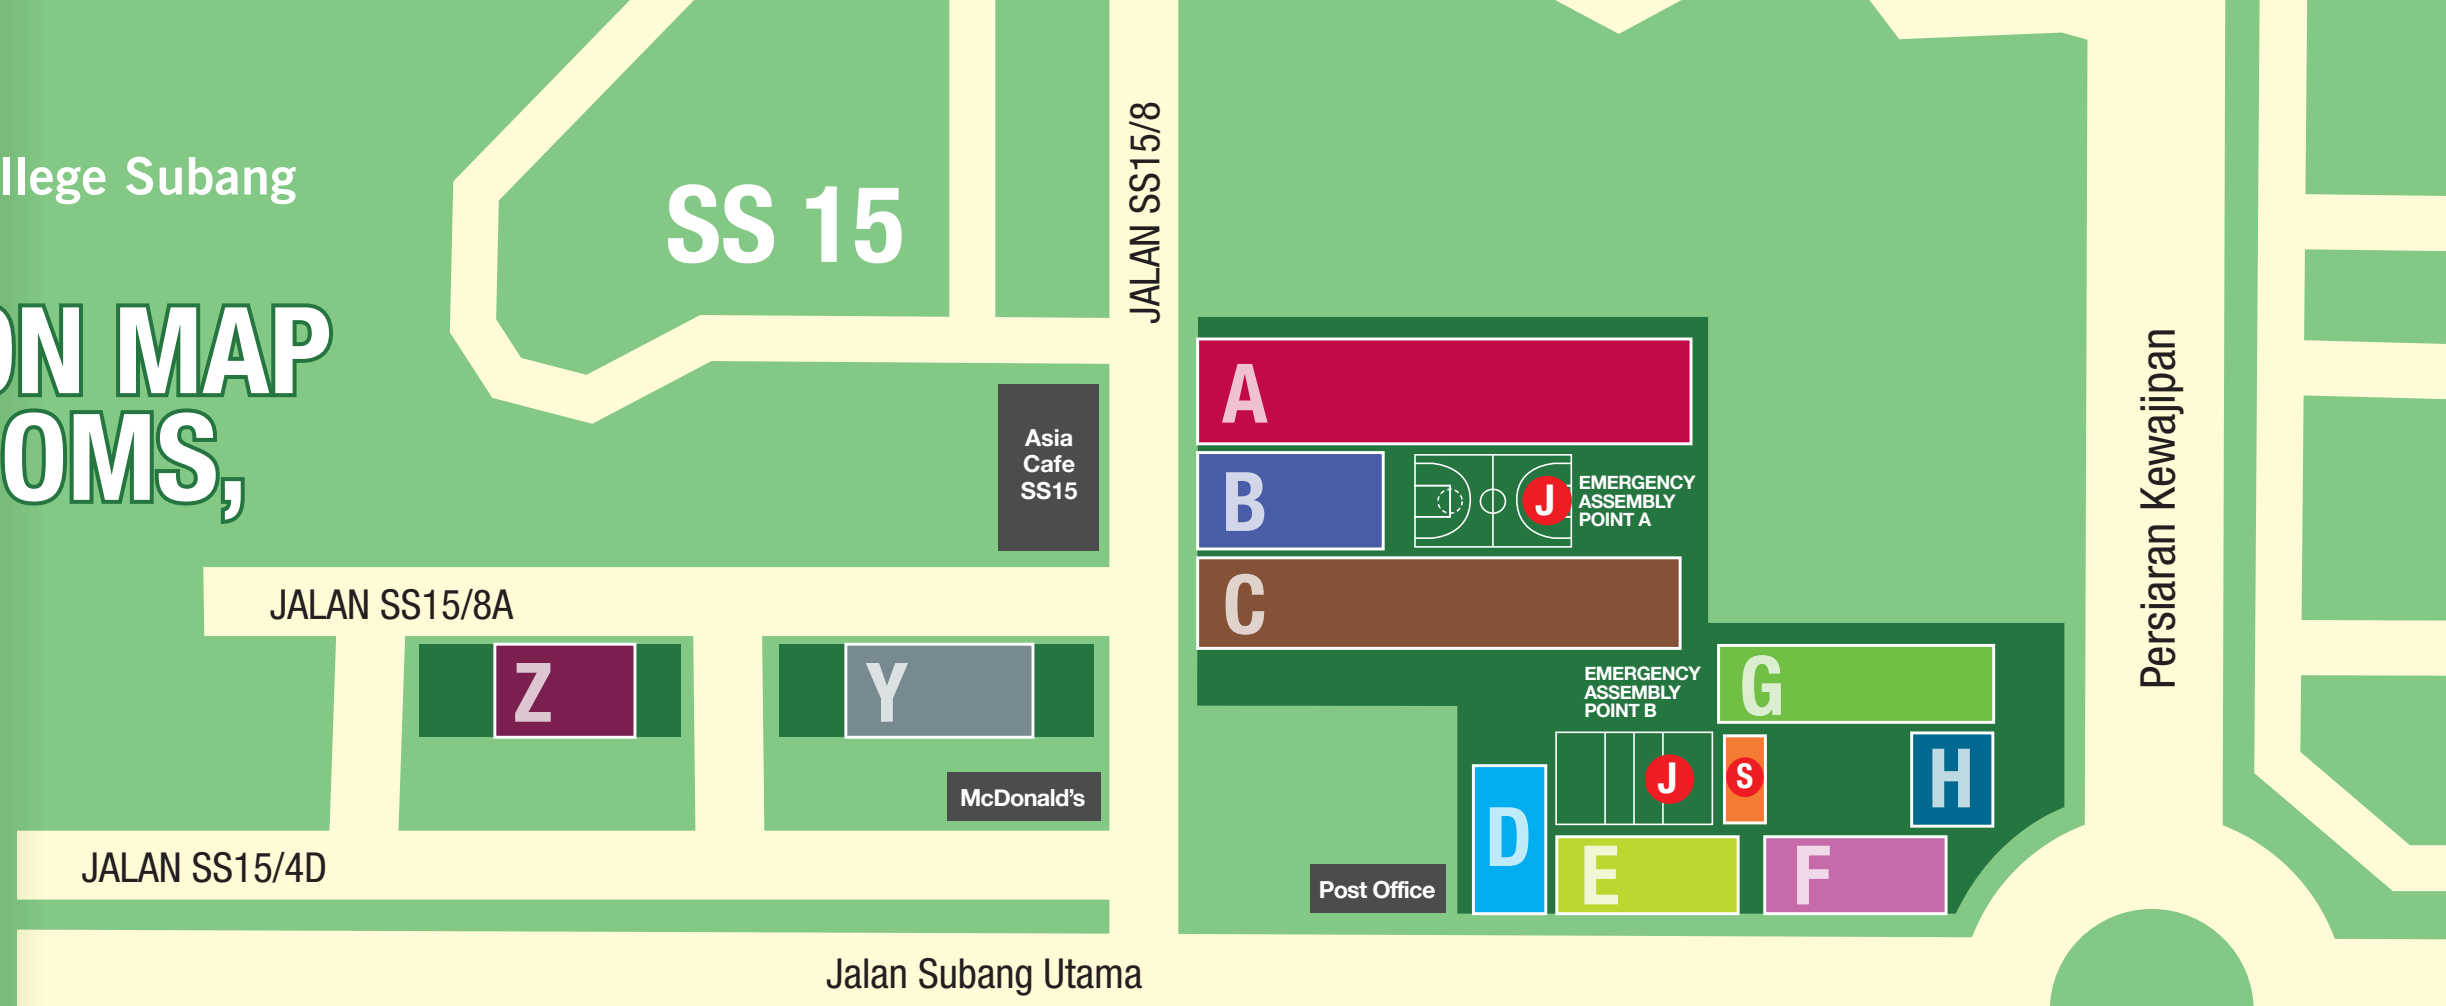

KEY LOCATION MAP TO CLASSROOMS, FACILITIES & OFFICES

BLOCK A

LECTURE HALLS

- Level 4 L4 LH1
- Level 6 L6 LH2 - LH3
- Level 9 L9 LH4

MULTI PURPOSE HALL

- Level 3 L3 MPH

SCIENCE LABS

- Level 3 L3 SC1 - SC 4

OFFICES

- Level 1 Cafeteria
Center of American Education
First Aid Room
Security Control Room
Student's Lounge / INTIMA / Chat Room
- Level 2 Admin and Facilities Management
Centre of Teaching and Learning
Exams Office
General Office
Human Resource Department
IT Services
Student Central
 - Accommodation Office
 - Finance Office
 - Office of Admissions & Records
 - Scholarship and Loan Unit
- Student Services Department
 - Counselling and Development Unit
 - Extra - Curricular Activities
- Surau (Female)

BLOCK D

LECTURE THEATRES

- Level 1 (LT 1) Lecture Hall1
(LT 2) Lecture Hall 2
Surau (Female)

BLOCK E

OFFICES

- Level 1 Centre for Australian Degree Programs
- Level 2 L2 2.11 - 2.15
- Level 3 L3 3.8 - 3.12